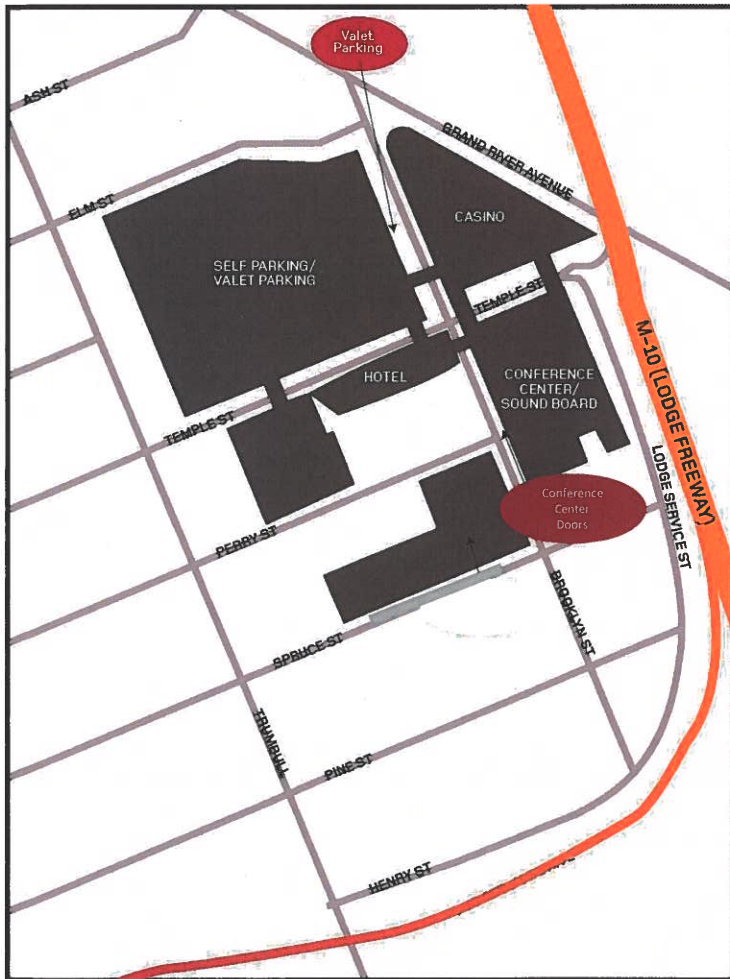

Moatoh City

CASINO · HOTEL

DIRECTIONS:

FROM THE EAST/CITY AIRPORT:

I-94 West to M-10 (Lodge Freeway) South.
Exit M-10 at Grand River Avenue.
Turn left then make a quick right at Temple.

FROM THE WEST/METRO AIRPORT:

From I-96 East exit at I-94 East.
Exit Southbound on M-10 (Lodge Freeway).
Exit M-10 at Grand River Avenue.
Turn left then make a quick right at Temple.

FROM THE NORTH:

I-75 South to Davison Freeway West.
Merge onto M-10 South (Lodge Freeway).
Exit at Grand River Avenue.
Turn left then make a quick right at Temple.

FROM THE SOUTH:

I-75 North to exit 49 Rosa Parks. Turn left at Trumbull, then turn right at Perry St.

Parking for Saturday, May 14 – Events held at MotorCity