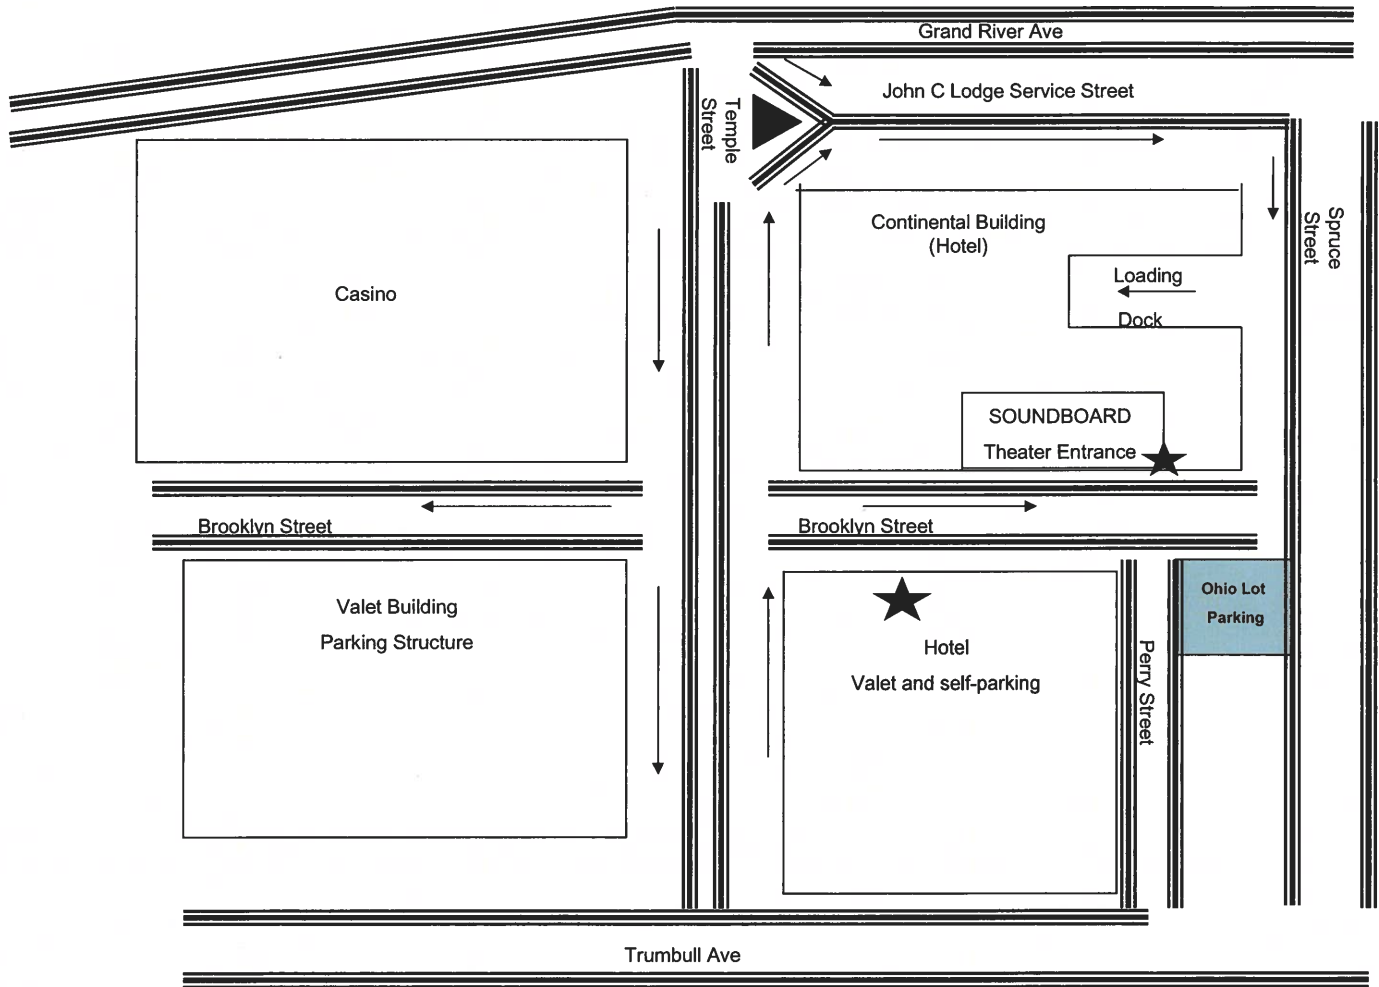

Moatoh City

CASINO · HOTEL

DIRECTIONS:

FROM THE EAST/CITY AIRPORT:

I-94 West to M-10 (Lodge Freeway) South.
Exit M-10 at Grand River Avenue.
Turn left then make a quick right at Temple.

FROM THE WEST/METRO AIRPORT:

From I-96 East exit at I-94 East.
Exit Southbound on M-10 (Lodge Freeway).
Exit M-10 at Grand River Avenue.
Turn left then make a quick right at Temple.

FROM THE NORTH:

I-75 South to Davison Freeway West.
Merge onto M-10 South (Lodge Freeway).
Exit at Grand River Avenue.
Turn left then make a quick right at Temple.

FROM THE SOUTH:

I-75 North to exit 49 Rosa Parks. Turn left at Trumbull, then turn right at Perry St.

Parking for Saturday, May 14 – Events held at MotorCity